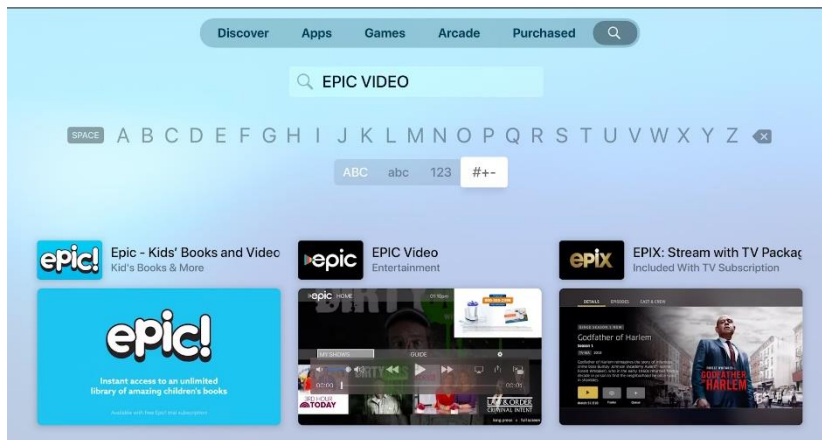

# Loading the Epic App on Your Device

This guide provides a quick overview of how to load the EPIC app to all your devices.

Apple

Amazon

Google Play Store

# Apple

From your Apple device, search for **EPIC Video** in the App Store. From there you can download and open the app.

# Amazon Fire Devices

Sign into your Amazon Fire device and search for [EPIC](#).  
From there you can download and open the app.