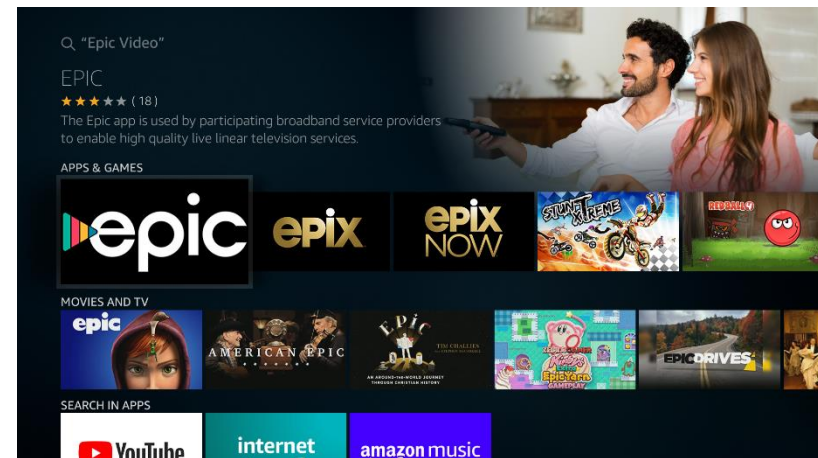

Amazon Fire Devices

Sign into your Amazon Fire device and search for [EPIC](#).
From there you can download and open the app.