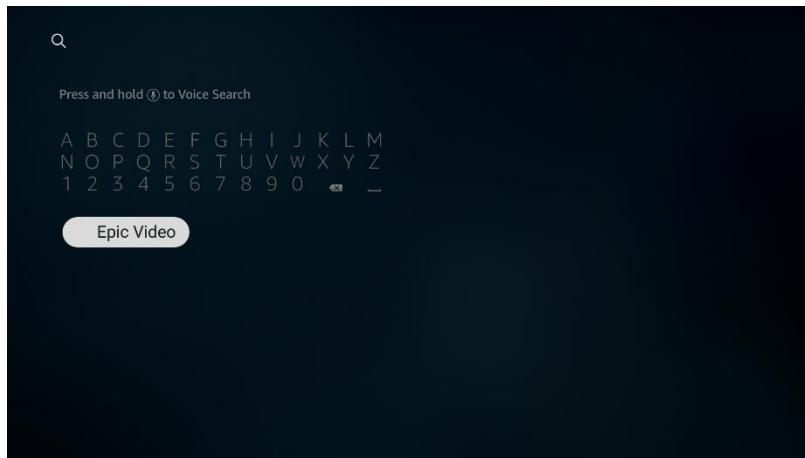

Amazon Fire Devices

Sign into your Amazon Fire device and search for [EPIC](#).
From there you can download and open the app.