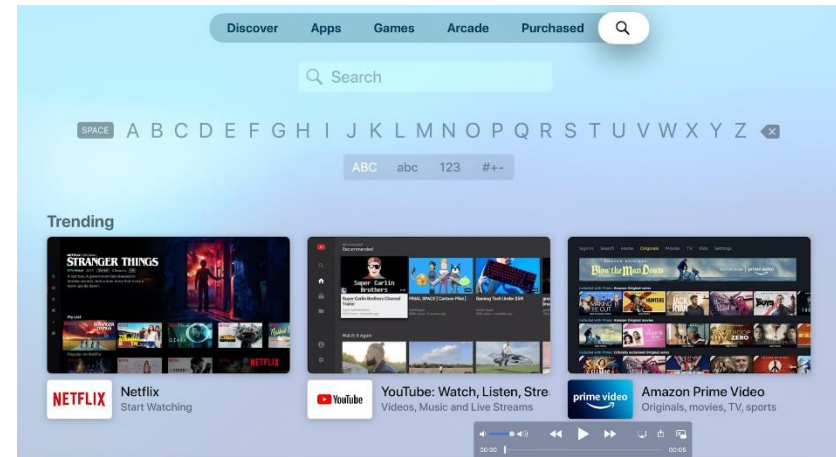

# Loading the Epic App on Your Device

This guide provides a quick overview of how to load the EPIC app to all your devices.

Apple

Amazon

Google Play Store

# Apple

From your Apple device, search for **EPIC Video** in the App Store. From there you can download and open the app.