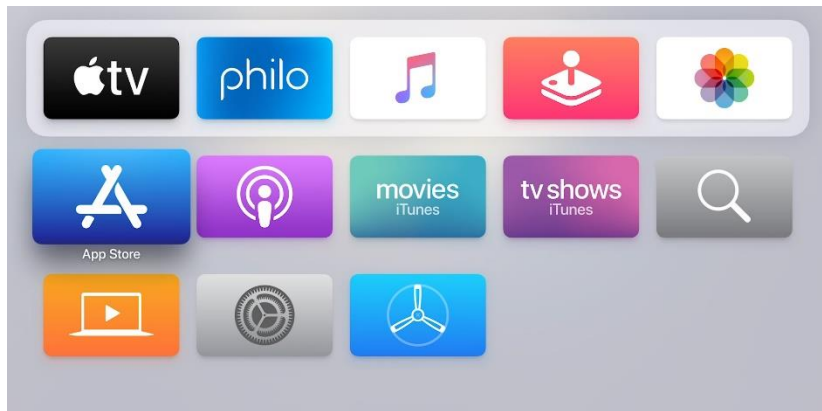

# Loading the Epic App on Your Device

This guide provides a quick overview of how to load the EPIC app to all your devices.

Apple

Amazon

Google Play Store

# Apple

From your Apple device, search for **EPIC Video** in the App Store. From there you can download and open the app.

# Amazon Fire Devices

Sign into your Amazon Fire device and search for [EPIC](#).  
From there you can download and open the app.