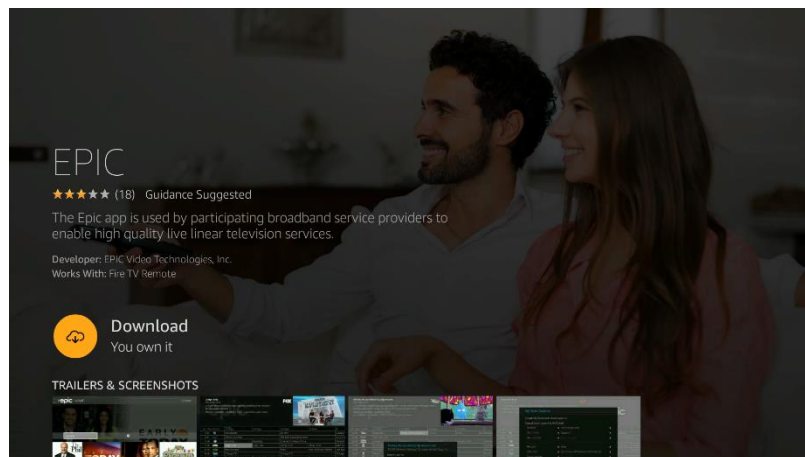

Amazon Fire Devices

Sign into your Amazon Fire device and search for [EPIC](#).
From there you can download and open the app.